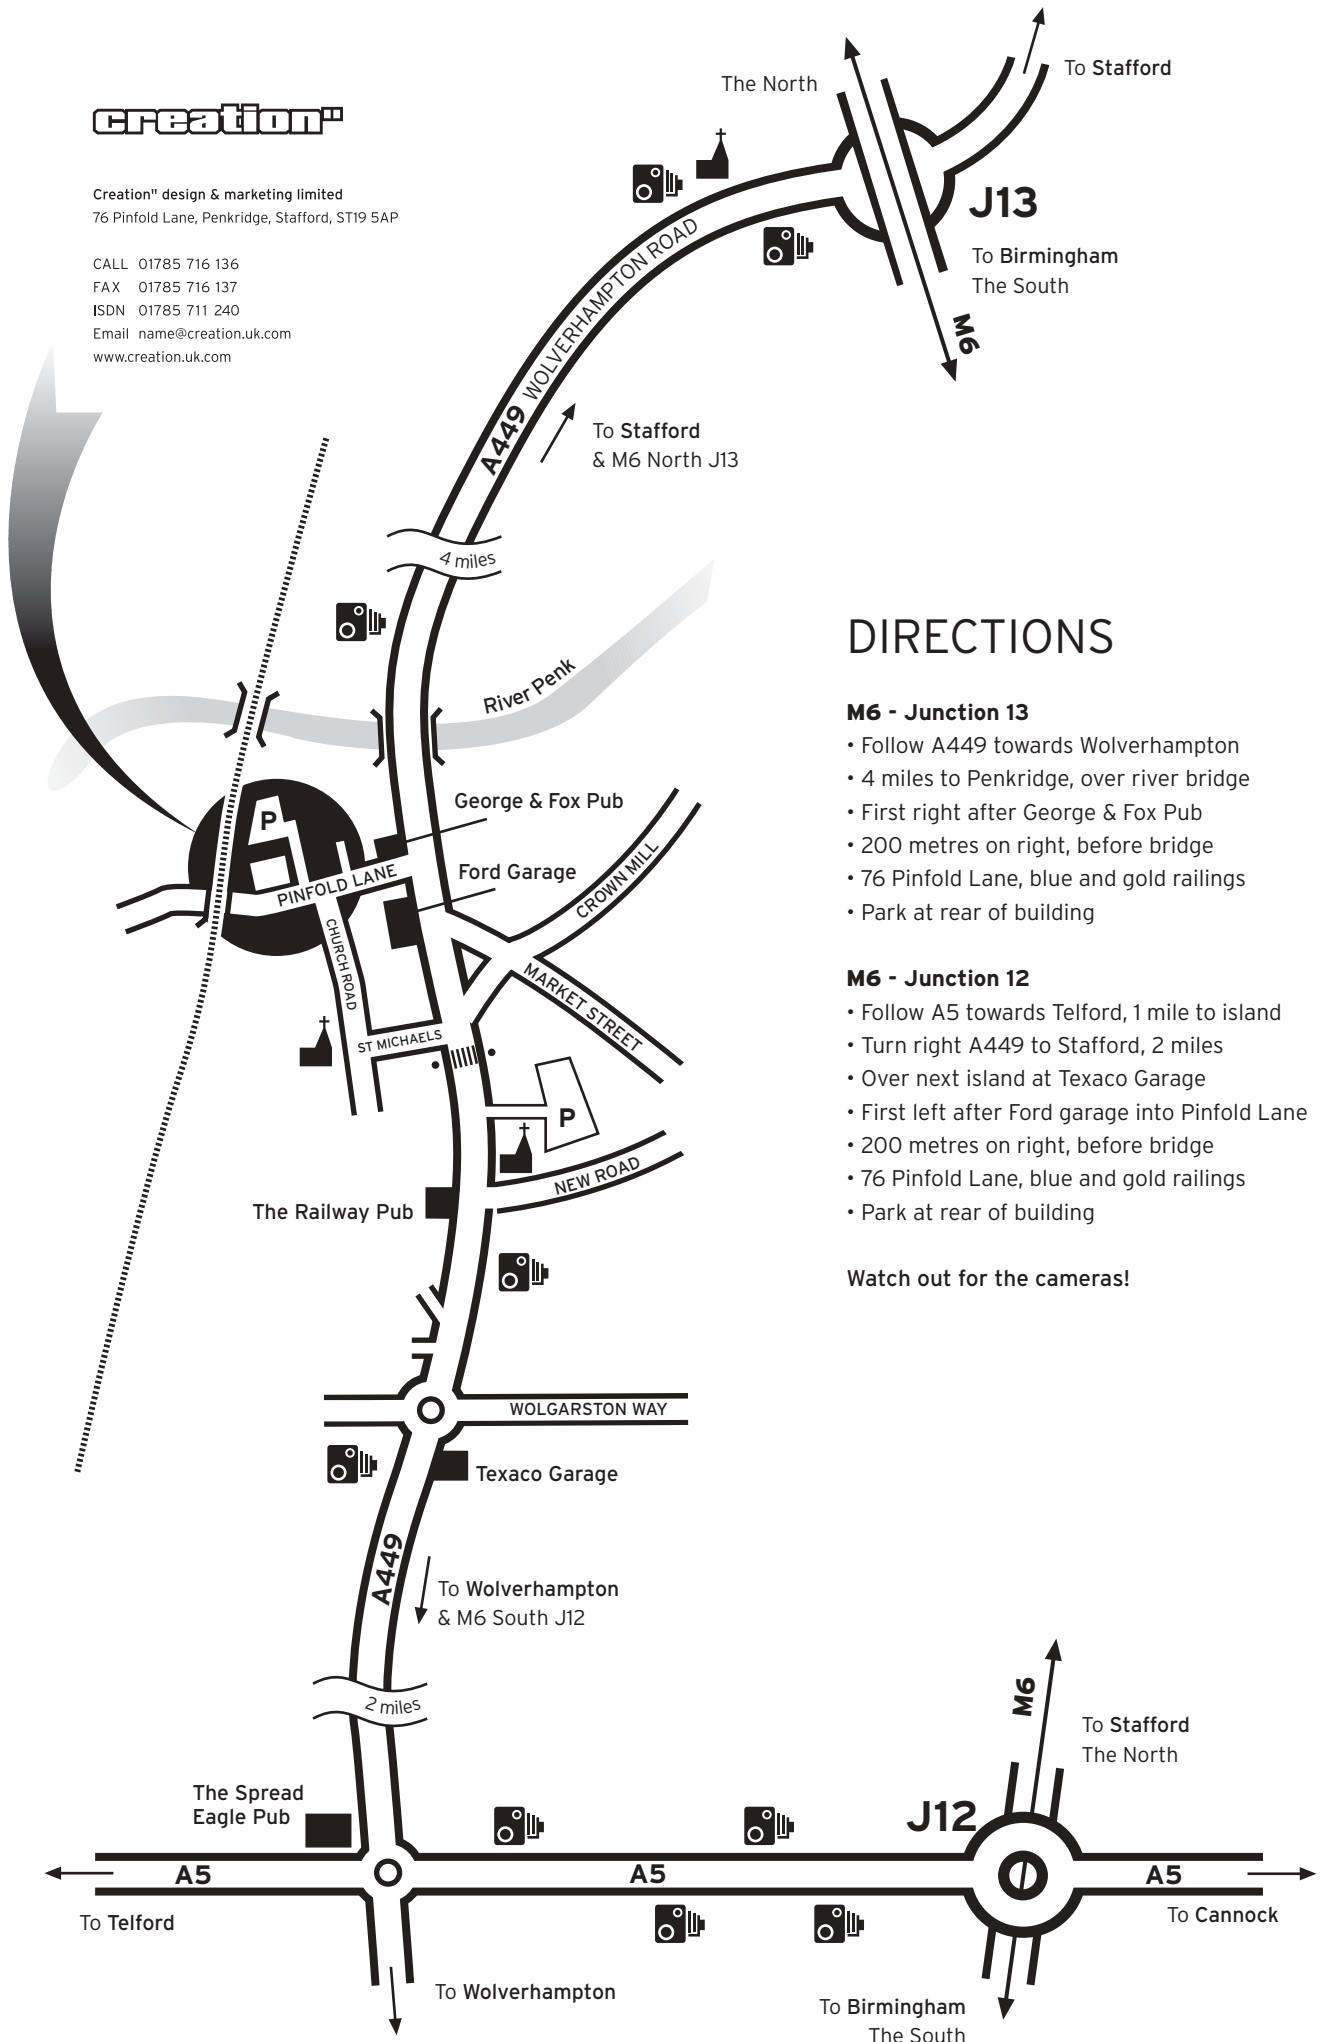

creation™

Creation™ design & marketing limited
76 Pinfold Lane, Penkridge, Stafford, ST19 5AP

CALL 01785 716 136
FAX 01785 716 137
ISDN 01785 711 240
Email name@creation.uk.com
www.creation.uk.com

DIRECTIONS

M6 - Junction 13

- Follow A449 towards Wolverhampton
- 4 miles to Penkridge, over river bridge
- First right after George & Fox Pub
- 200 metres on right, before bridge
- 76 Pinfold Lane, blue and gold railings
- Park at rear of building

M6 - Junction 12

- Follow A5 towards Telford, 1 mile to island
- Turn right A449 to Stafford, 2 miles
- Over next island at Texaco Garage
- First left after Ford garage into Pinfold Lane
- 200 metres on right, before bridge
- 76 Pinfold Lane, blue and gold railings
- Park at rear of building

Watch out for the cameras!